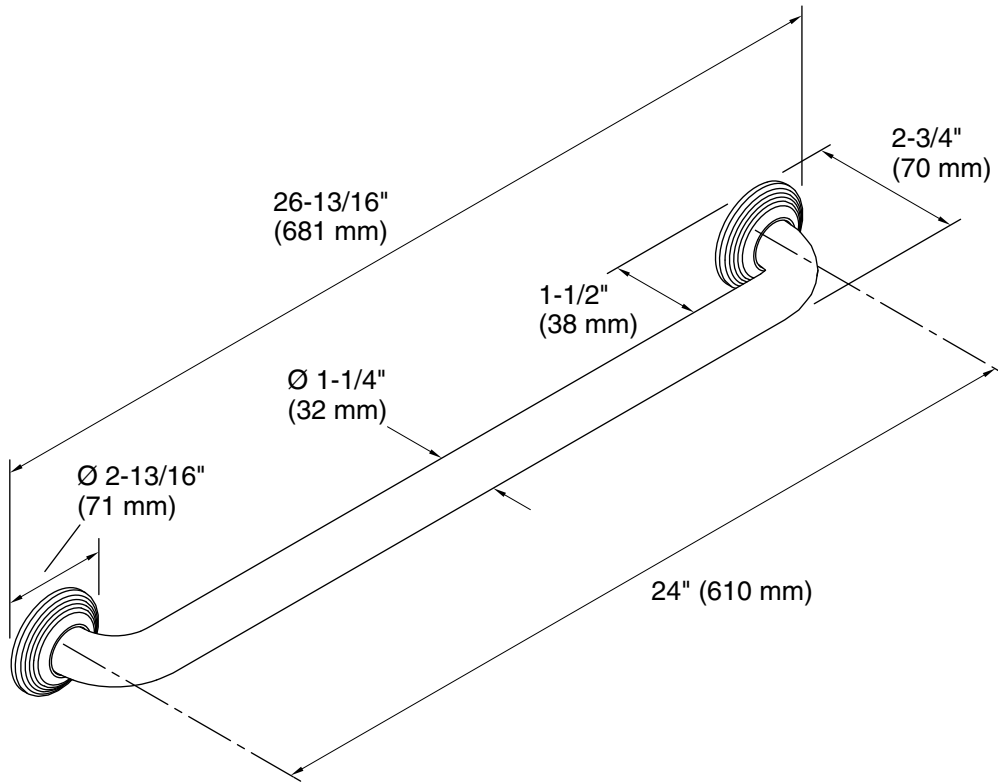

Technical Information

All product dimensions are nominal.

Material: Metal

Notes

Measure your actual product for roughing-in details.

WARNING: Risk of personal injury. The wall plates on the grab bar must be mounted to a brace between the wall studs. This will ensure that the weight of the user is adequately supported.